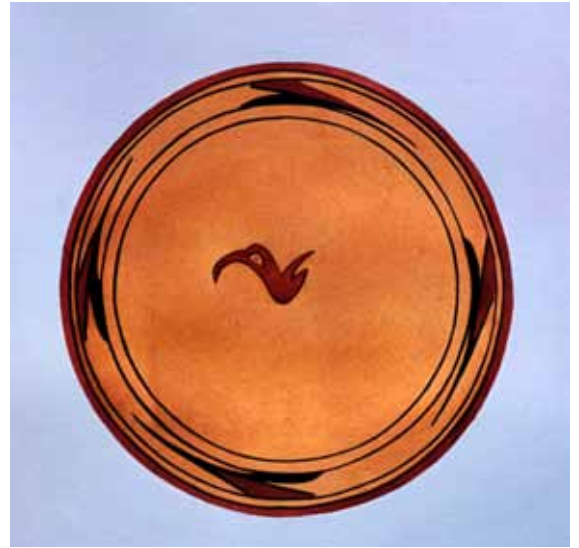

Catalogue of oil paintings and watercolours

Blue Bird
40" x 22"

Wol - centre
40" x 24"

Ka'ab- first earth
40" x 30"

Feathers
40" x 30"

Yaxki'in
40" x 30"

Power of the Sun
40" x 30"

Night Dance
42" x 26"

Jaguar Paws
28" x 18"

Maya Underworld
40" x 25"

Cosmic Serpent
40" x 25"

Howler Monkey and
High Temple
Canvas prints
29" x 22"

Altun Ha B4 tomb with
Jade Head
Canvas Prints
29" x 22"

CERAMIC BOWLS FROM LAMANAI

Watercolours, painted to actual size of vessels

"Dragon eye" dish
diam: 33 cm

Humming Bird bowl
diam: 38 cm

Baby Jaguar bowl
diam: 41 cm

"3 Jaguars" bowl
diam: 44 cm

Leaping Deer bowl
diam: 38 cm

Flower with Sky Signs dish
diam: 27 cm