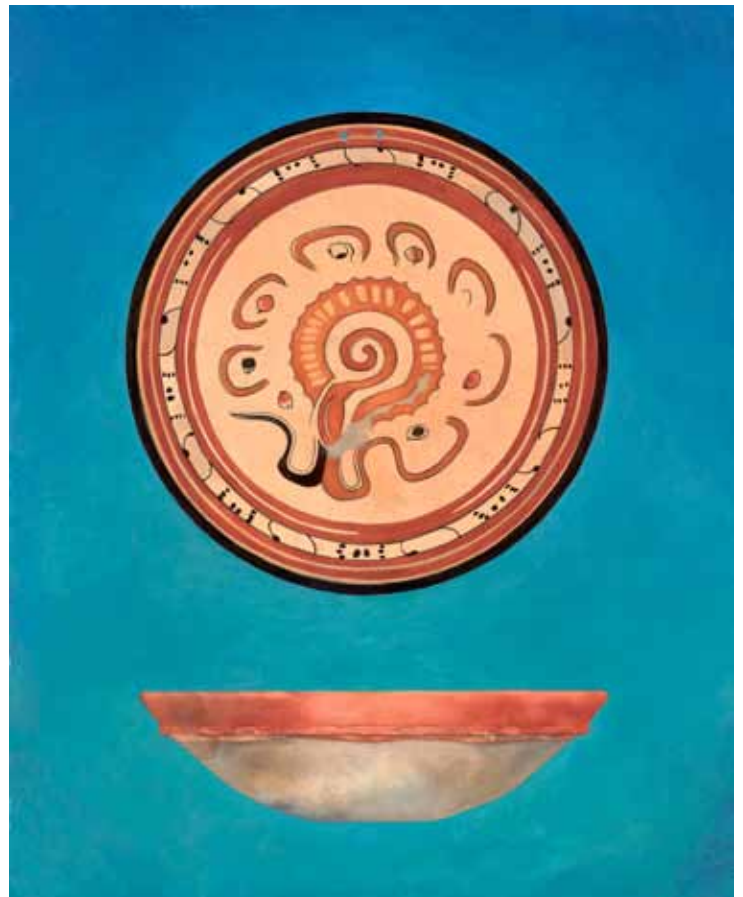

Catalogue of oil paintings and watercolours

Blue Bird
40" x 22"

Wol - centre
40" x 24"

Ka'ab- first earth
40" x 30"

Feathers
40" x 30"

Yaxki'in
40" x 30"

Power of the Sun
40" x 30"

Night Dance
42" x 26"

Watercolours, painted to actual size of vessels

"Dragon eye" dish
diam: 33 cm

Humming Bird bowl
diam: 38 cm

Baby Jaguar bowl
diam: 41 cm

"3 Jaguars" bowl
diam: 44 cm

Leaping Deer bowl
diam: 38 cm

Flower with Sky Signs dish
diam: 27 cm

Conch shell bowl
San Pedro
diam: 38 cm

Jaguar dish
diam: 33 cm

Young deer bowl
diam: 40 cm

**For further information about purchasing these paintings as prints, please contact me by email:
cbelanger@blueyonder.co.uk**