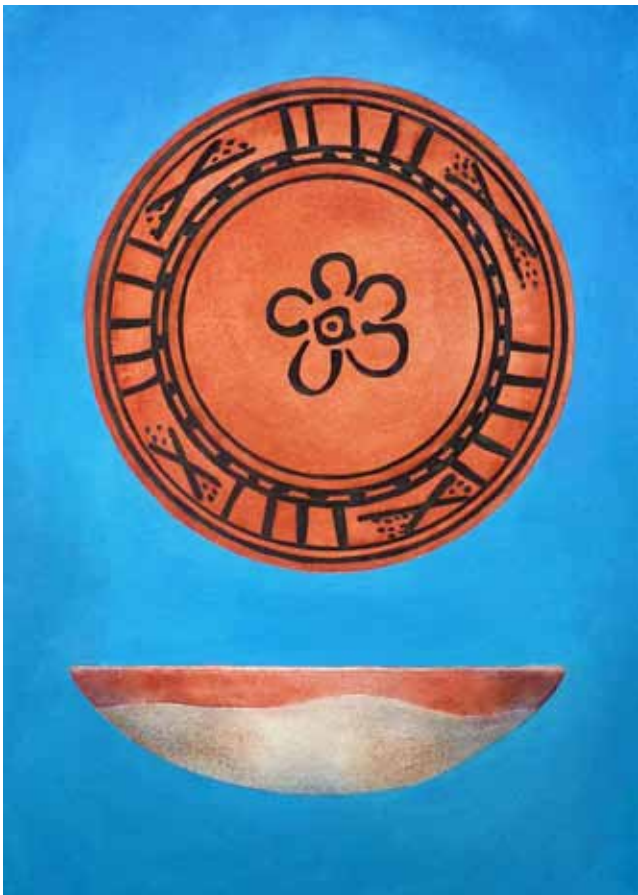

Catalogue of oil paintings and watercolours

Blue Bird
40" x 22"

Wol - centre
40" x 24"

Ka'ab- first earth
40" x 30"

Feathers
40" x 30"

Yaxki'in
40" x 30"

Power of the Sun
40" x 30"

Night Dance
42" x 26"

Watercolours, painted to actual size of vessels

"Dragon eye" dish
diam: 33 cm

Humming Bird bowl
diam: 38 cm

Baby Jaguar bowl
diam: 41 cm

"3 Jaguars" bowl
diam: 44 cm

Leaping Deer bowl
diam: 38 cm

Flower with Sky Signs dish
diam: 27 cm

Conch shell bowl
San Pedro
diam: 38 cm

Jaguar dish
diam: 33 cm

Young deer bowl
diam: 40 cm

**For further information about purchasing these paintings as prints, please contact me by email:
cbelanger@blueyonder.co.uk**